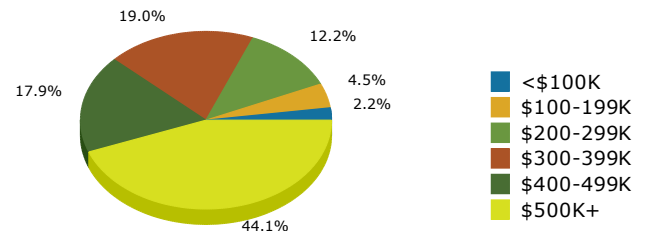

Graphic Profile

Morris County, NJ 15
Morris County, NJ (34027)
Geography: County

Prepared by MCEDC

2018 Population by Race

2018 Population by Age

Households

2018 Home Value

2018-2023 Annual Growth Rate