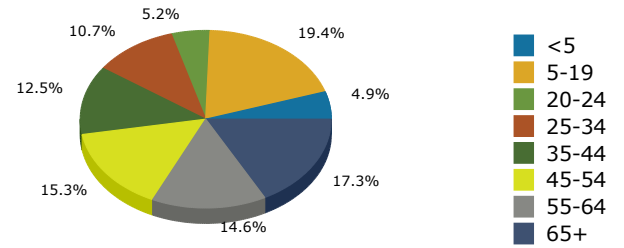

Graphic Profile

Morris County, NJ 15
Morris County, NJ (34027)
Geography: County

Prepared by MCEDC

2018 Population by Race

2018 Population by Age

Households

2018 Home Value

2018-2023 Annual Growth Rate