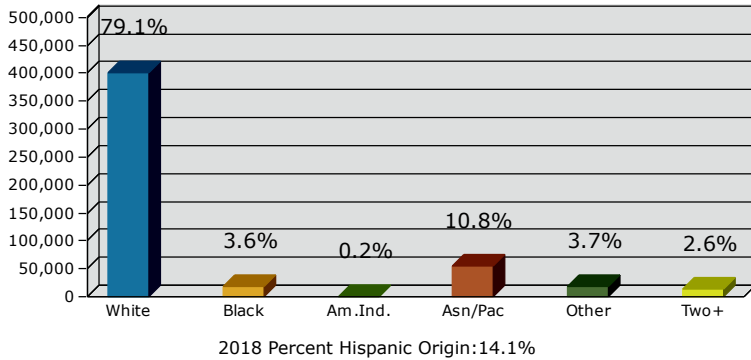

Graphic Profile

Morris County, NJ 15
Morris County, NJ (34027)
Geography: County

Prepared by MCEDC

2018 Population by Race

2018 Population by Age

Households

2018 Home Value

2018-2023 Annual Growth Rate