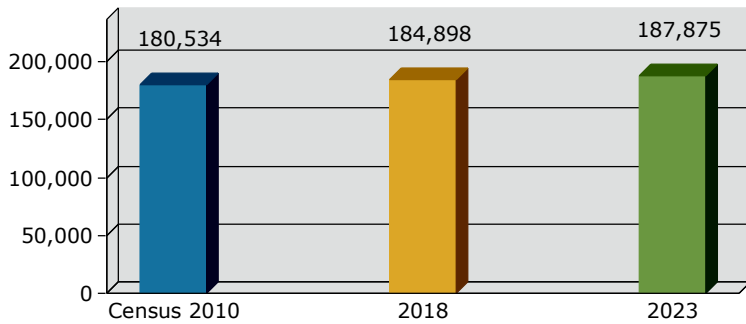

Graphic Profile

Morris County, NJ 15
Morris County, NJ (34027)
Geography: County

Prepared by MCEDC

2018 Population by Race

2018 Population by Age

Households

2018 Home Value

2018-2023 Annual Growth Rate