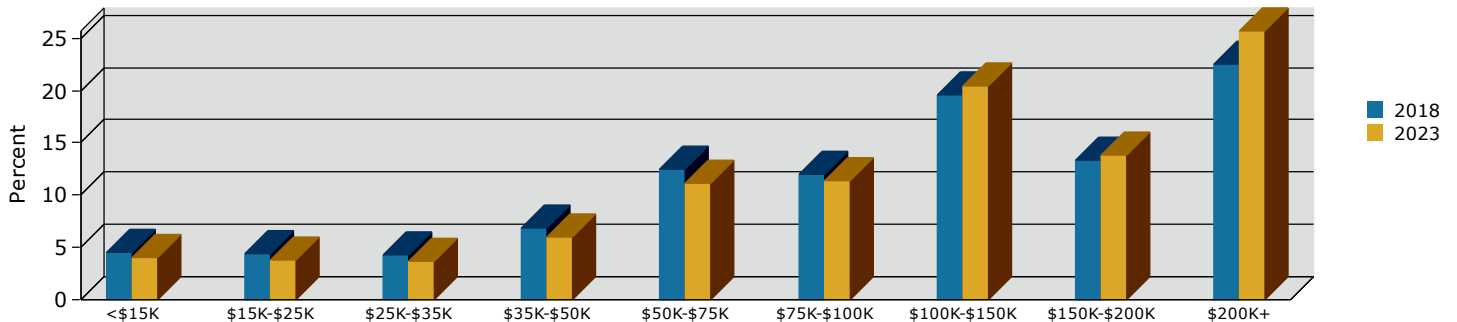

Household Income

Source: U.S. Census Bureau, Census 2010 Summary File 1. Esri forecasts for 2018 and 2023.