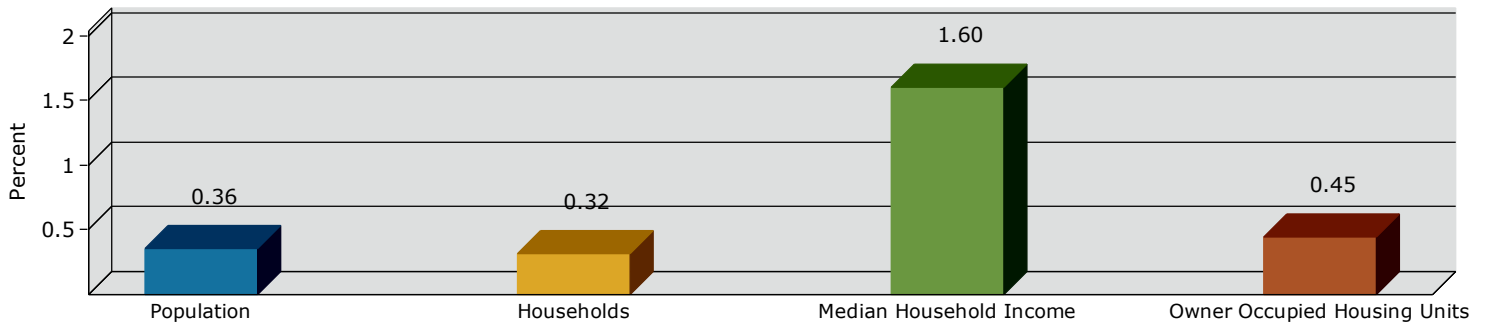

Graphic Profile

Morris County, NJ 15
Morris County, NJ (34027)
Geography: County

Prepared by MCEDC

2018 Population by Race

2018 Population by Age

Households

2018 Home Value

2018-2023 Annual Growth Rate